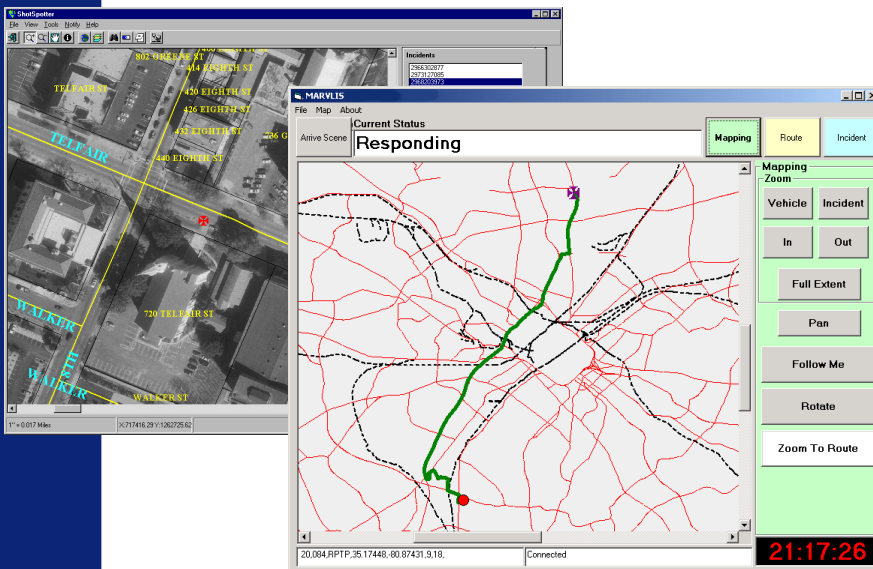

About BCS

Bradshaw Consulting Services, Inc. provides total Geographic Information System solutions to business, industry, and government clients throughout the US.

Located in Aiken, South Carolina, our winning team encompasses some of the best and brightest players from the information technology, web development and GIS world.

Consulting & Services

From design and implementation to full application development, we provide a multitude of GIS Services:

- ESRI® software resales and support
- Custom application development
- ArcSDE™ implementation
- Public Safety solutions and services
- ArcPad™ custom development

BCS brings these solutions to our clients by partnering with the leaders in GIS like ESRI®, LizardTech®, GDT®, Tele Atlas® and Trimble®.

ShotSpotter™

MARVLIS™